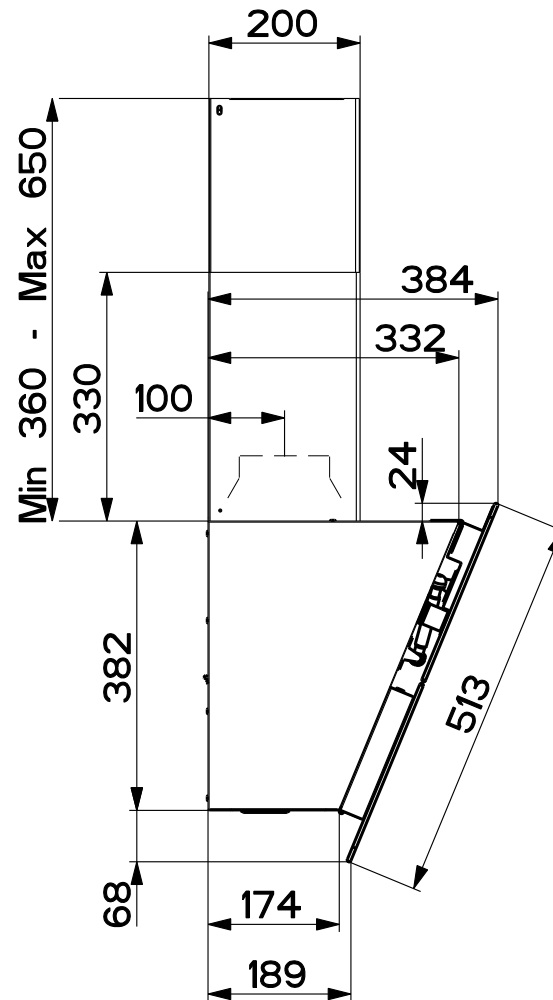

Created by Solutions	
Denomination DIMENSIONAL DRAWING JOLIE	
Lang EN 	Sheet 1/2
Modif.by Solutions	
Approved by Bellucci, Daniele	
Approval date 26-Sep-2017	
Doc. status Released	
Drawing N. 72A_800	Rev 03

Created by **Solutions**

Denomination
DIMENSIONAL DRAWING JOLIE

Lang **EN**  Sheet **2/2**

Modif.by **Solutions**

Approved by **Bellucci, Daniele**

Approval date **26-Sep-2017**

Doc. status **Released**

Drawing N.
72A_800