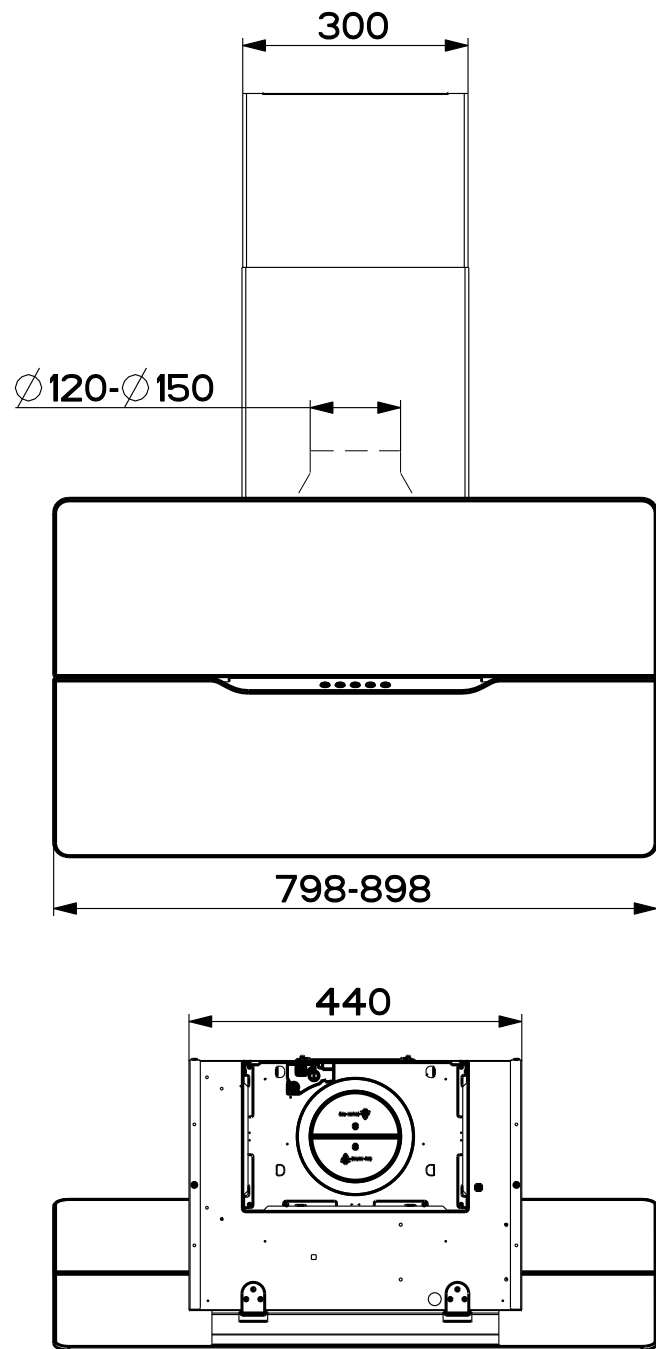

Created by Solutions	
Denomination DIMENSIONAL DRAWING JOLIE	
Lang EN 	Sheet 1/2
Modif.by Solutions	
Approved by Bellucci, Daniele	
Approval date 26-Sep-2017	
Doc. status Released	
Drawing N. 72A_800	Rev 03

Created by **Solutions**

Denomination
DIMENSIONAL DRAWING JOLIE

Lang **EN**  Sheet **2/2**

Modif.by **Solutions**

Approved by **Bellucci, Daniele**

Approval date **26-Sep-2017**

Doc. status **Released**

Drawing N.
72A_800