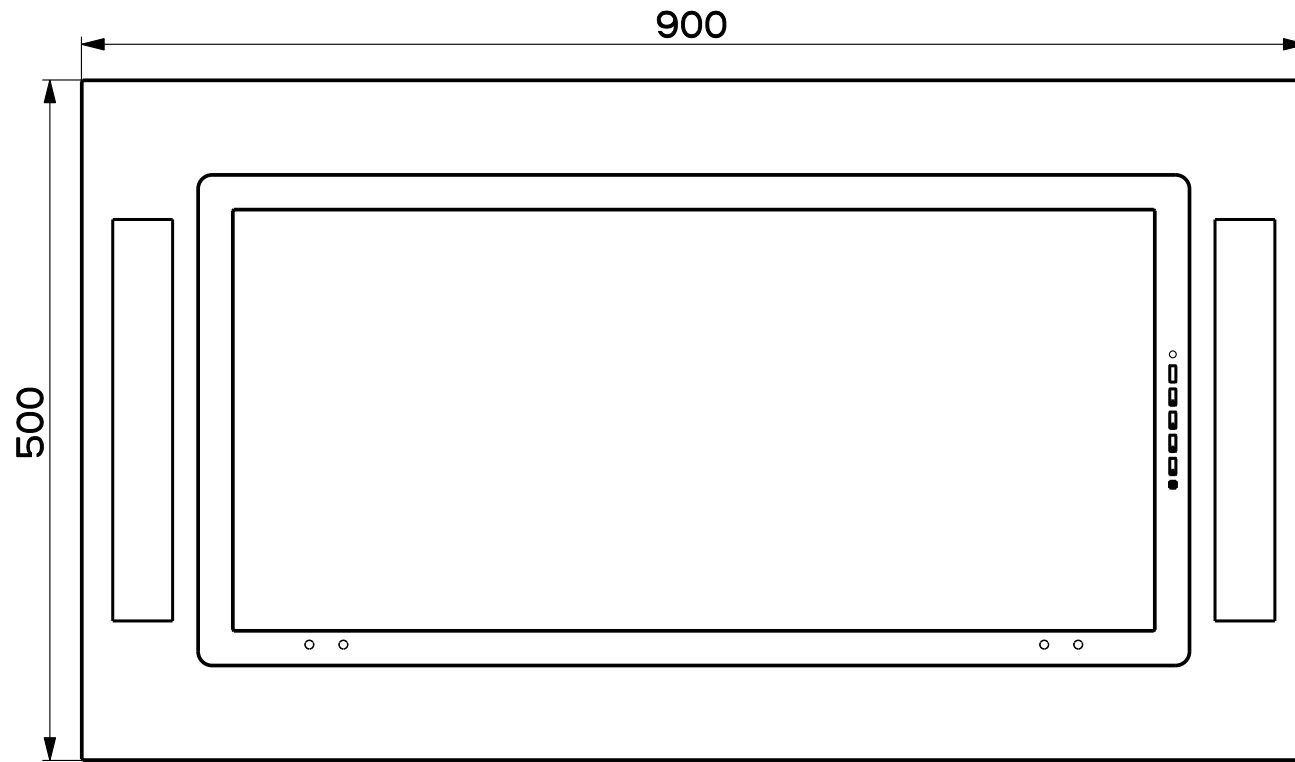

Created by **Bellucci, Daniele**

Denomination

DIMENSIONAL DRAWING FB GLASS

Lang **EN** Sheet **1/2**

Modif.by **Bellucci, Daniele**

Approved by **d_bellucci**

Approval date **19-Nov-2013**

Doc. status **Released**

Drawing N. 59A_713	Rev 01
------------------------------	------------------

Created by Bellucci, Daniele	
Denomination DIMENSIONAL DRAWING FB GLASS	
Lang EN	Sheet 2/2
Modif.by Bellucci, Daniele	
Approved by d_bellucci	
Approval date 19-Nov-2013	
Doc. status Released	
Drawing N. 59A_713	Rev 01