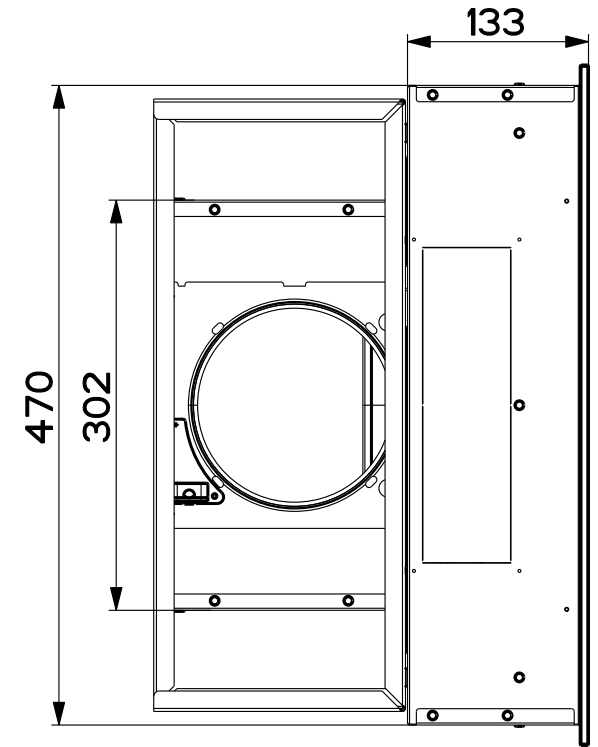

Created by **Bellucci, Daniele**

Denomination

DIMENSIONAL DRAWING FB GLASS

Lang **EN** Sheet **1/2**

Modif.by **Bellucci, Daniele**

Approved by **d_bellucci**

Approval date **19-Nov-2013**

Doc. status **Released**

Drawing N. 59A_713	Rev 01
------------------------------	------------------

Created by Bellucci, Daniele	
Denomination DIMENSIONAL DRAWING FB GLASS	
Lang EN	Sheet 2/2
Modif.by Bellucci, Daniele	
Approved by d_bellucci	
Approval date 19-Nov-2013	
Doc. status Released	
Drawing N. 59A_713	Rev 01