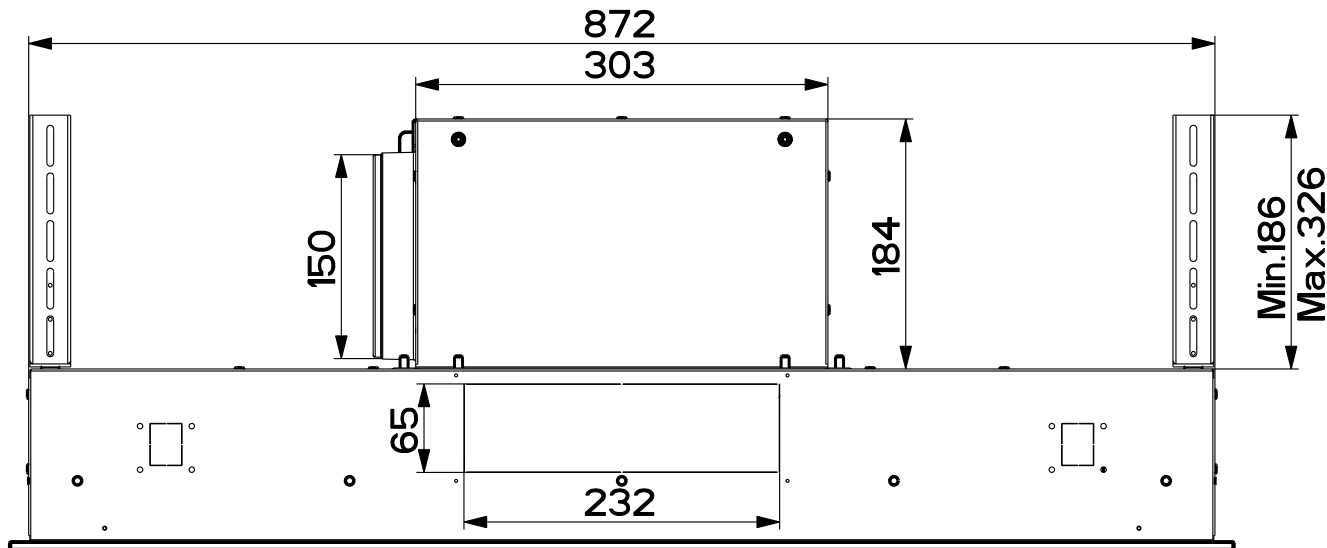

Created by **Bellucci, Daniele**

Denomination

DIMENSIONAL DRAWING FB GLASS

Lang **EN** Sheet **1/2**

Modif.by **Bellucci, Daniele**

Approved by **d_bellucci**

Approval date **19-Nov-2013**

Doc. status **Released**

Drawing N. 59A_713	Rev 01
------------------------------	------------------

Created by Bellucci, Daniele	
Denomination DIMENSIONAL DRAWING FB GLASS	
Lang EN	Sheet 2/2
Modif.by Bellucci, Daniele	
Approved by d_bellucci	
Approval date 19-Nov-2013	
Doc. status Released	
Drawing N. 59A_713	Rev 01