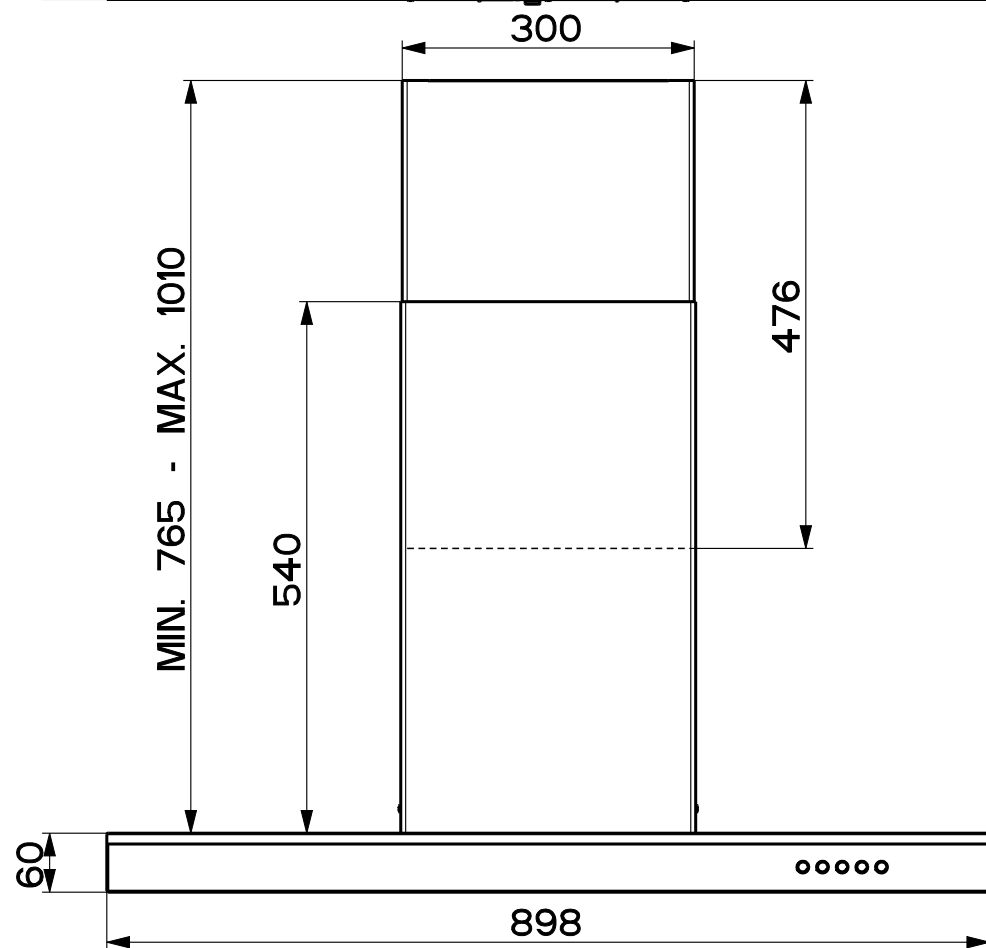

Created by Latini, Francesco	
Denomination DIMENSIONAL 90 ER	
Lang EN 	Sheet 1/2
Modif.by	
Approved by Bellucci, Daniele	
Approval date 23-Jul-2019	
Doc. status Released	
Drawing N. 325098_713	Rev 02

Created by Latini, Francesco	
Denomination DIMENSIONAL 90 ER	
Lang EN 	Sheet 2/2
Modif.by	
Approved by Bellucci, Daniele	
Approval date 23-Jul-2019	
Doc. status Released	
Drawing N. 325098_713	Rev 02