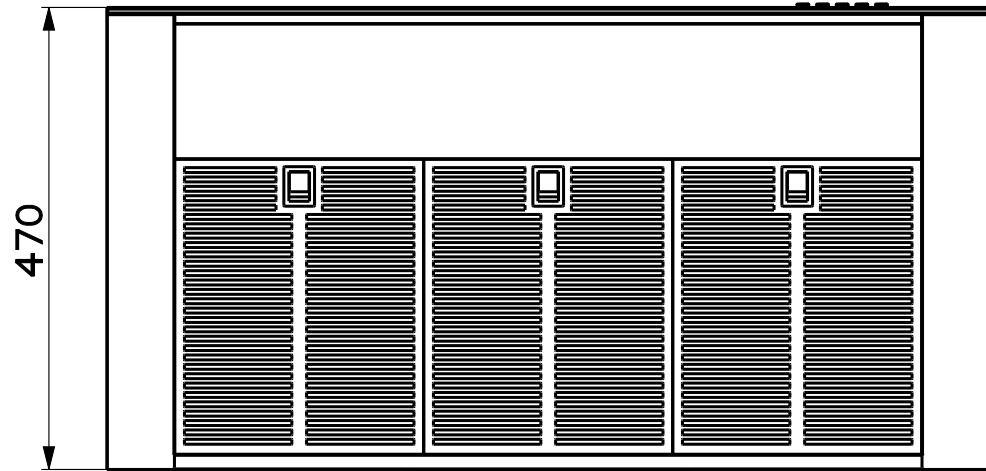

Created by Latini, Francesco	
Denomination DIMENSIONAL 90 ER	
Lang EN 	Sheet 1/2
Modif.by	
Approved by Bellucci, Daniele	
Approval date 23-Jul-2019	
Doc. status Released	
Drawing N. 325098_713	Rev 02

Created by Latini, Francesco	
Denomination DIMENSIONAL 90 ER	
Lang EN 	Sheet 2/2
Modif.by	
Approved by Bellucci, Daniele	
Approval date 23-Jul-2019	
Doc. status Released	
Drawing N. 325098_713	Rev 02