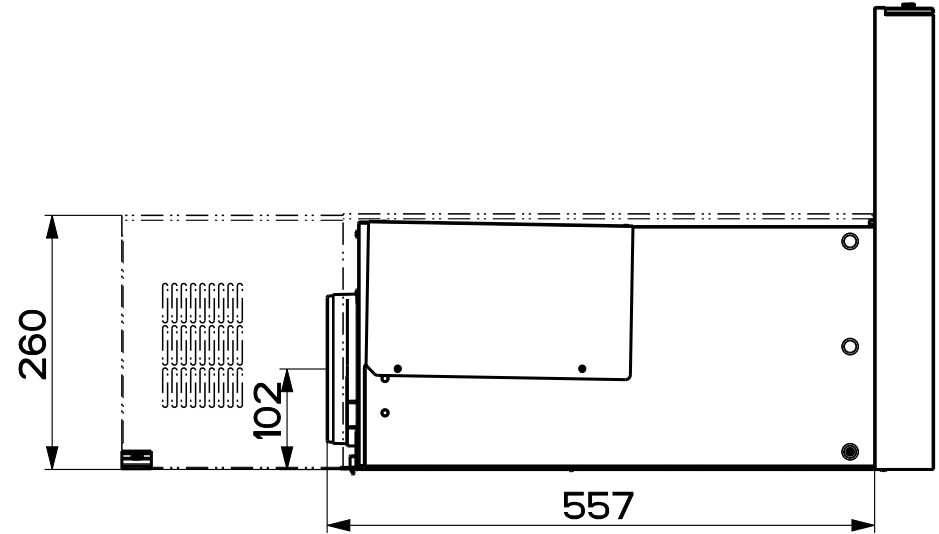

Created by Latini, Francesco	
Denomination DIMENSIONAL 90 ER	
Lang EN 	Sheet 1/2
Modif.by	
Approved by Bellucci, Daniele	
Approval date 23-Jul-2019	
Doc. status Released	
Drawing N. 325098_713	Rev 02

Created by Latini, Francesco	
Denomination DIMENSIONAL 90 ER	
Lang EN 	Sheet 2/2
Modif.by	
Approved by Bellucci, Daniele	
Approval date 23-Jul-2019	
Doc. status Released	
Drawing N. 325098_713	Rev 02