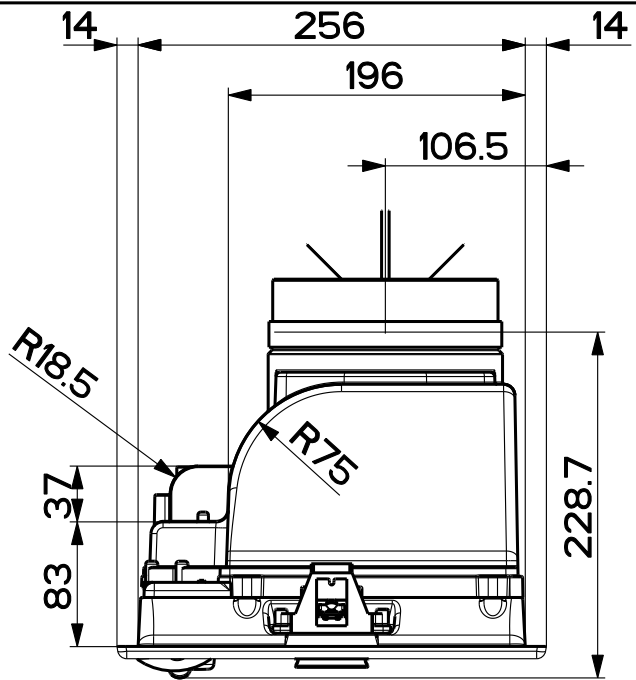

Created by P.Tomassoli	
Denomination NEW INCA SMART	
Lang EN	Sheet 1/2
Modif.by Tomassoli, Paolo	
Approved by w_palazzi	
Approval date 27-Jun-2012	
Doc. status Released	
Drawing N. 281_794	Rev 01

Created by P.Tomassoli	
Denomination NEW INCA SMART	
Lang EN	Sheet 2/2
Modif.by Tomassoli, Paolo	
Approved by w_palazzi	
Approval date 27-Jun-2012	
Doc. status Released	
Drawing N. 281_794	Rev 01