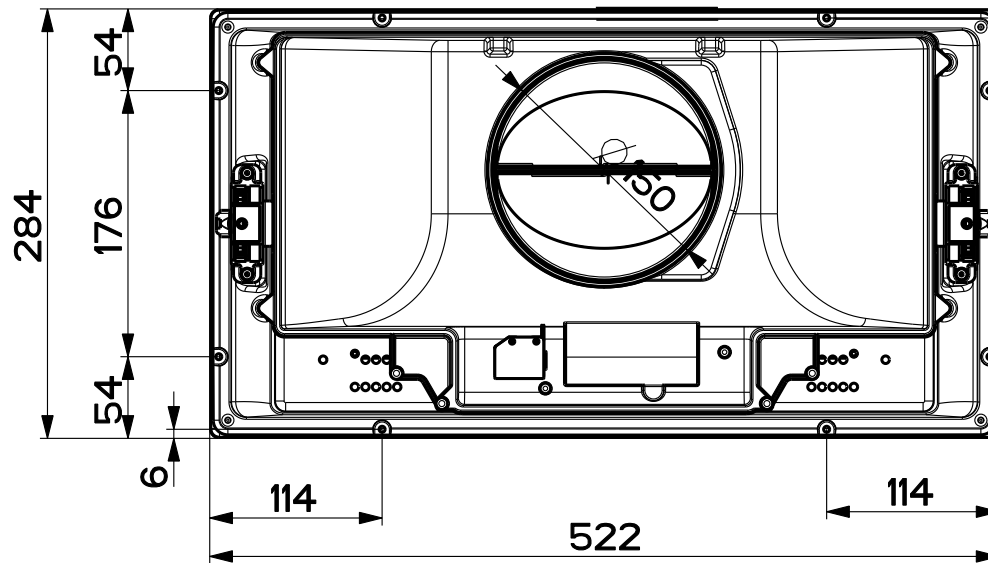

Created by P.Tomassoli	
Denomination NEW INCA SMART	
Lang EN	Sheet 1/2
Modif.by Tomassoli, Paolo	
Approved by w_palazzi	
Approval date 27-Jun-2012	
Doc. status Released	
Drawing N. 281_794	Rev 01

Created by P.Tomassoli	
Denomination NEW INCA SMART	
Lang EN	Sheet 2/2
Modif.by Tomassoli, Paolo	
Approved by w_palazzi	
Approval date 27-Jun-2012	
Doc. status Released	
Drawing N. 281_794	Rev 01