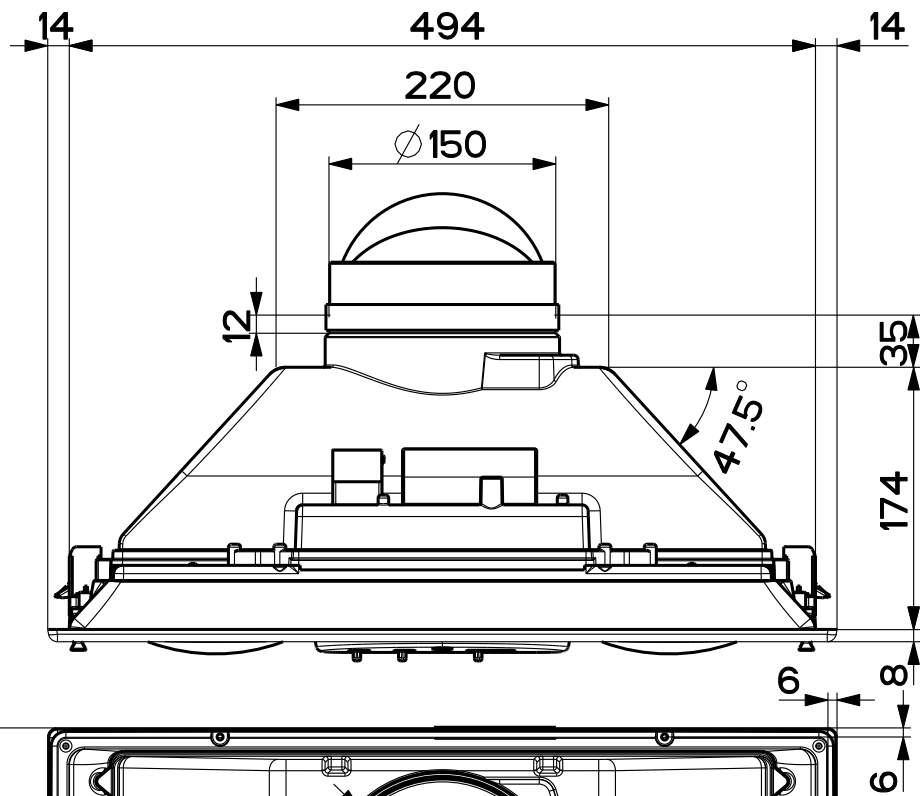

Created by P.Tomassoli	
Denomination NEW INCA SMART	
Lang EN	Sheet 1/2
Modif.by Tomassoli, Paolo	
Approved by w_palazzi	
Approval date 27-Jun-2012	
Doc. status Released	
Drawing N. 281_794	Rev 01

Created by P.Tomassoli	
Denomination NEW INCA SMART	
Lang EN	Sheet 2/2
Modif.by Tomassoli, Paolo	
Approved by w_palazzi	
Approval date 27-Jun-2012	
Doc. status Released	
Drawing N. 281_794	Rev 01