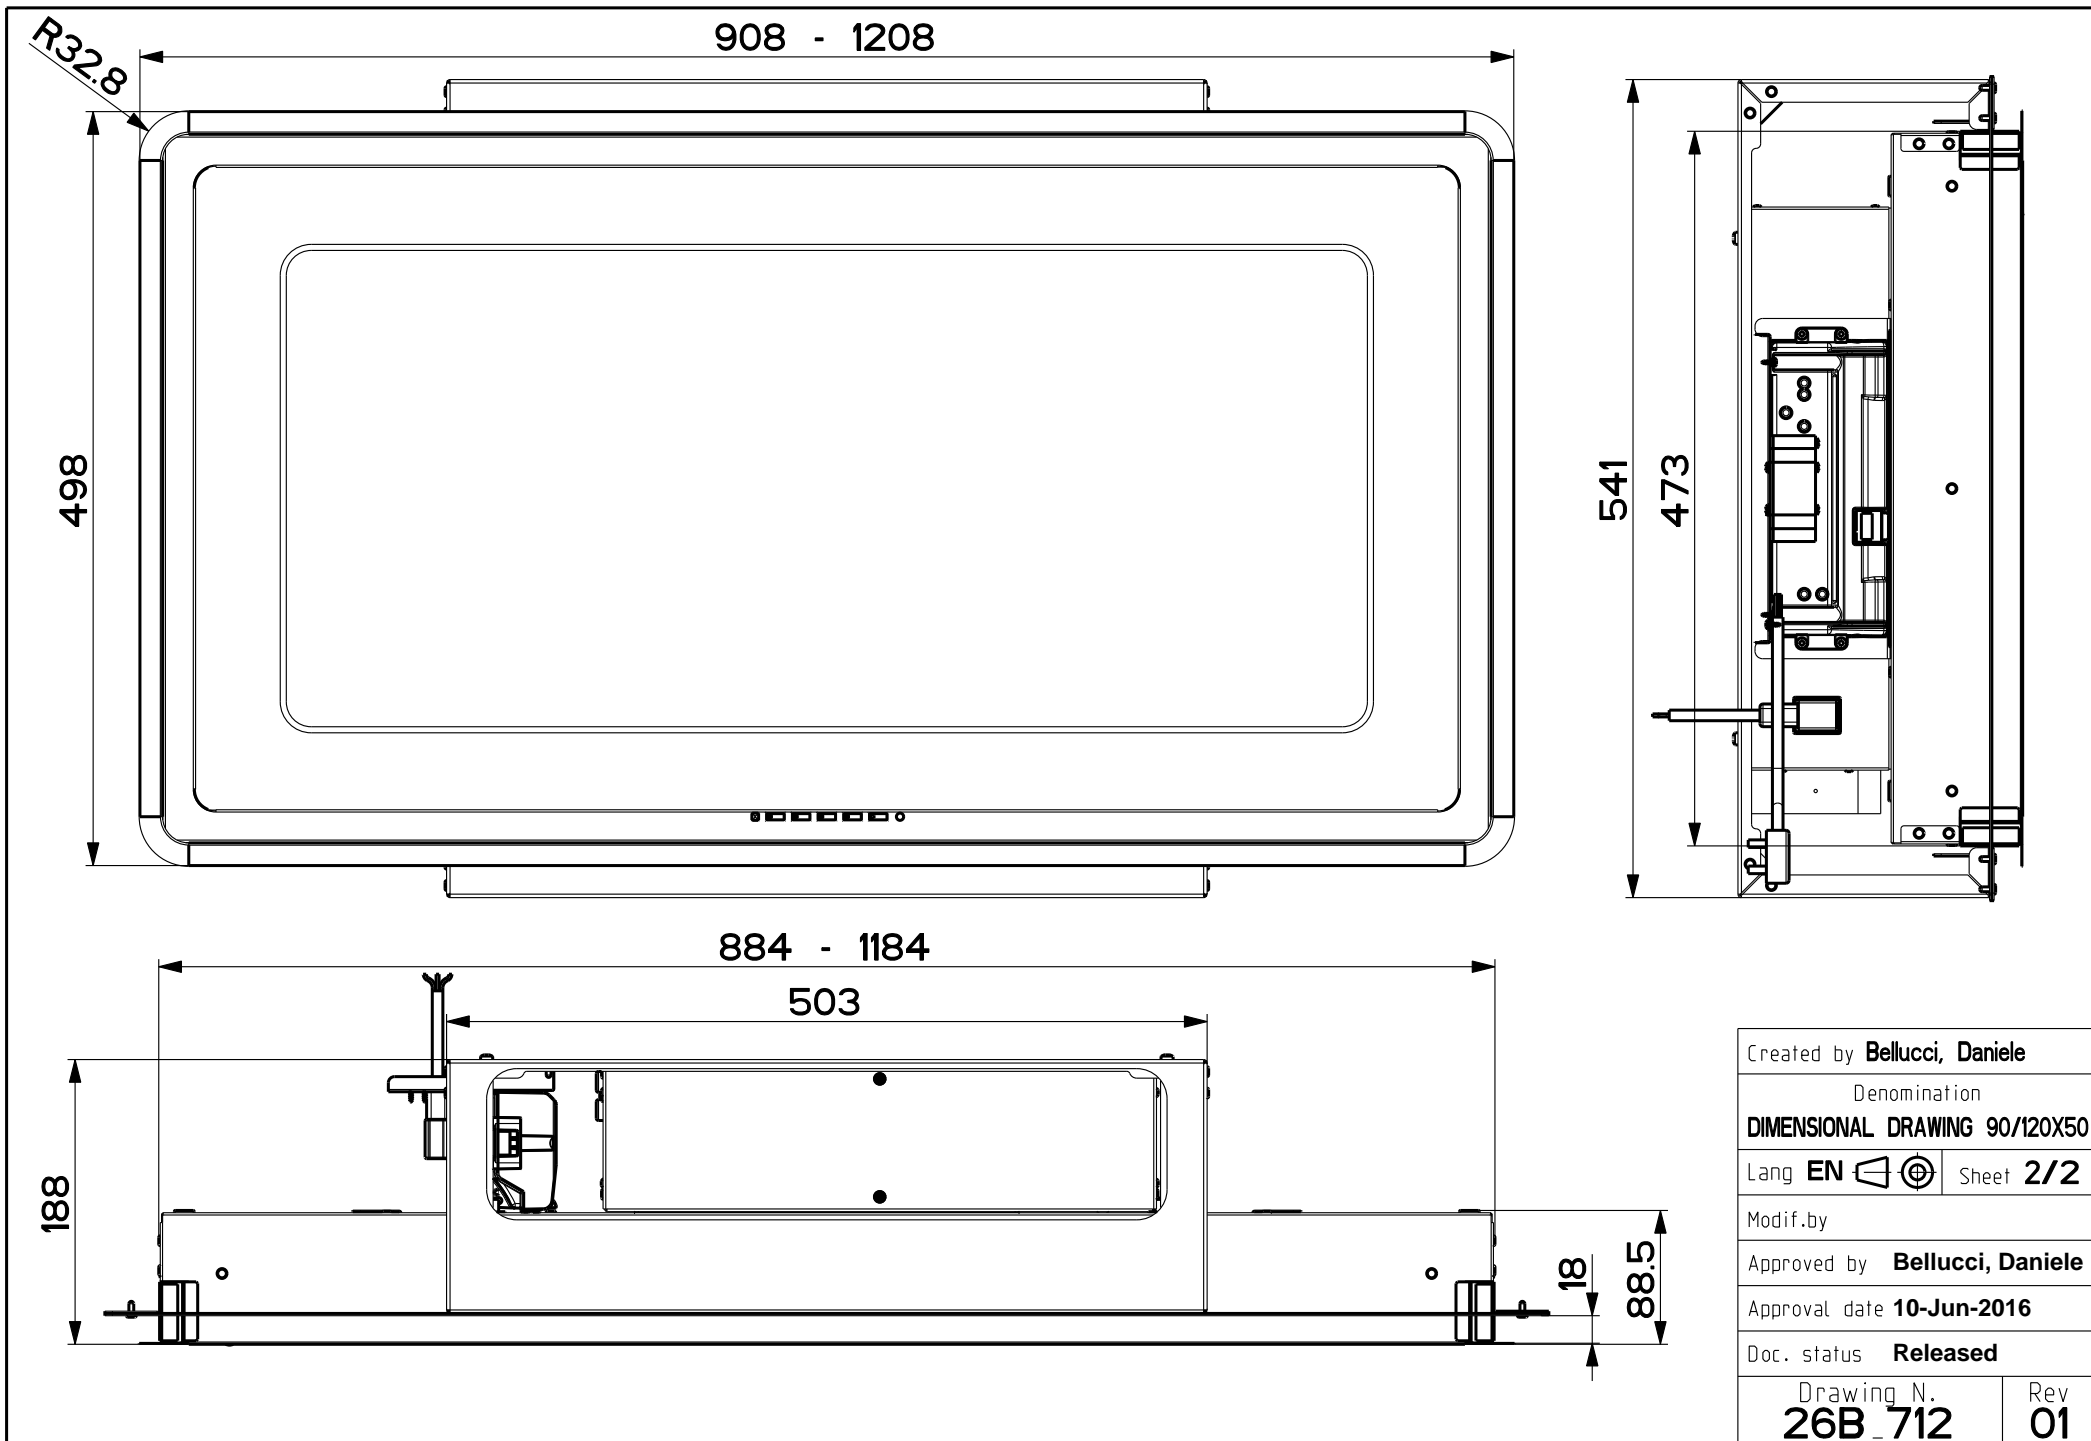

Created by Bellucci, Daniele	
Denomination DIMENSIONAL DRAWING 90/120X50	
Lang EN 	Sheet 1/2
Modif.by	
Approved by Bellucci, Daniele	
Approval date 10-Jun-2016	
Doc. status Released	
Drawing N. 26B_712	Rev 01

Created by Bellucci, Daniele	
Denomination DIMENSIONAL DRAWING 90/120X50	
Lang EN	Sheet 2/2
Modif.by	
Approved by Bellucci, Daniele	
Approval date 10-Jun-2016	
Doc. status Released	
Drawing N. 26B_712	Rev 01