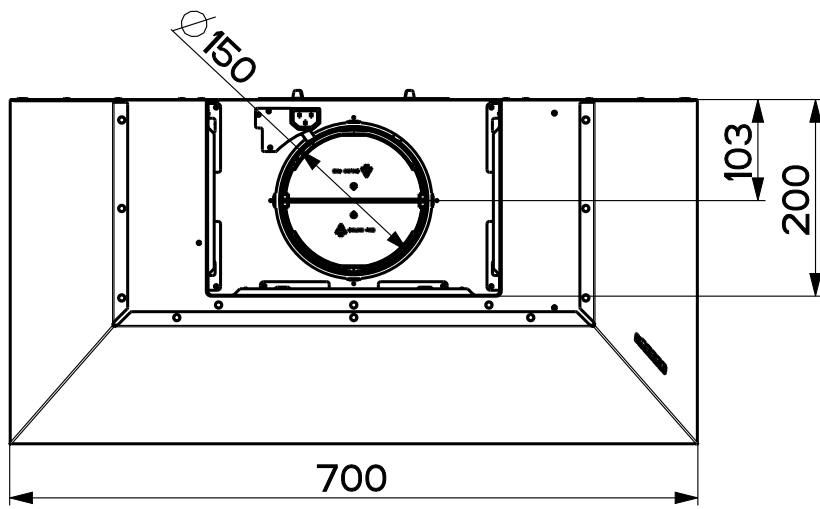

| | |
|---|------------------|
| Created by Solutions | |
| Denomination DIMENSIONAL DRW WITH CHIMNEY | |
| Lang EN | Sheet 1/2 |
| Modif.by Solutions | |
| Approved by Romani, Fabio | |
| Approval date 28-Jan-2022 | |
| Doc. status Released | |
| Drawing N. 20B_718 | Rev 03 |

| | |
|--|------------------|
| Created by Solutions | |
| Denomination DIMENSIONAL DRW WITH CHIMNEY | |
| Lang EN  | Sheet 2/2 |
| Modif.by Solutions | |
| Approved by Romani, Fabio | |
| Approval date 28-Jan-2022 | |
| Doc. status Released | |
| Drawing N. 20B_718 | Rev 03 |