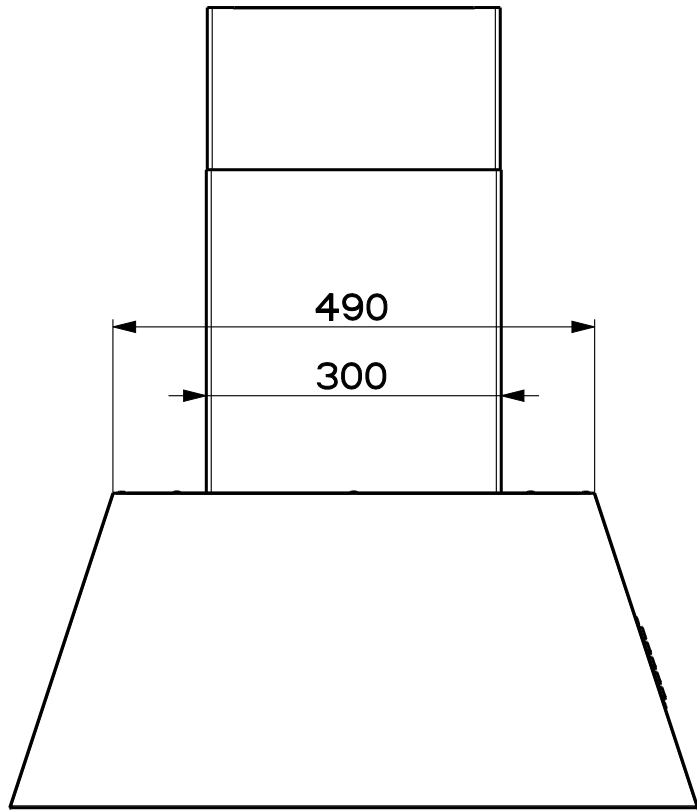

| | |
|---|------------------|
| Created by Solutions | |
| Denomination DIMENSIONAL DRW WITH CHIMNEY | |
| Lang EN | Sheet 1/2 |
| Modif.by Solutions | |
| Approved by Romani, Fabio | |
| Approval date 28-Jan-2022 | |
| Doc. status Released | |
| Drawing N. 20B_718 | Rev 03 |

| | |
|--|------------------|
| Created by Solutions | |
| Denomination DIMENSIONAL DRW WITH CHIMNEY | |
| Lang EN  | Sheet 2/2 |
| Modif.by Solutions | |
| Approved by Romani, Fabio | |
| Approval date 28-Jan-2022 | |
| Doc. status Released | |
| Drawing N. 20B_718 | Rev 03 |