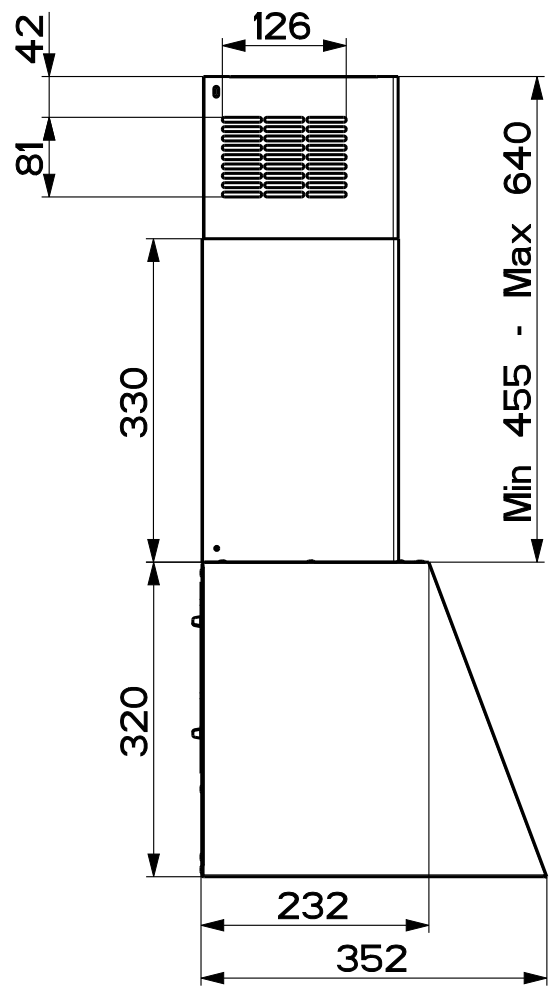

| | |
|---|------------------|
| Created by Solutions | |
| Denomination DIMENSIONAL DRW WITH CHIMNEY | |
| Lang EN | Sheet 1/2 |
| Modif.by Solutions | |
| Approved by Romani, Fabio | |
| Approval date 28-Jan-2022 | |
| Doc. status Released | |
| Drawing N. 20B_718 | Rev 03 |

| | |
|--|------------------|
| Created by Solutions | |
| Denomination DIMENSIONAL DRW WITH CHIMNEY | |
| Lang EN  | Sheet 2/2 |
| Modif.by Solutions | |
| Approved by Romani, Fabio | |
| Approval date 28-Jan-2022 | |
| Doc. status Released | |
| Drawing N. 20B_718 | Rev 03 |