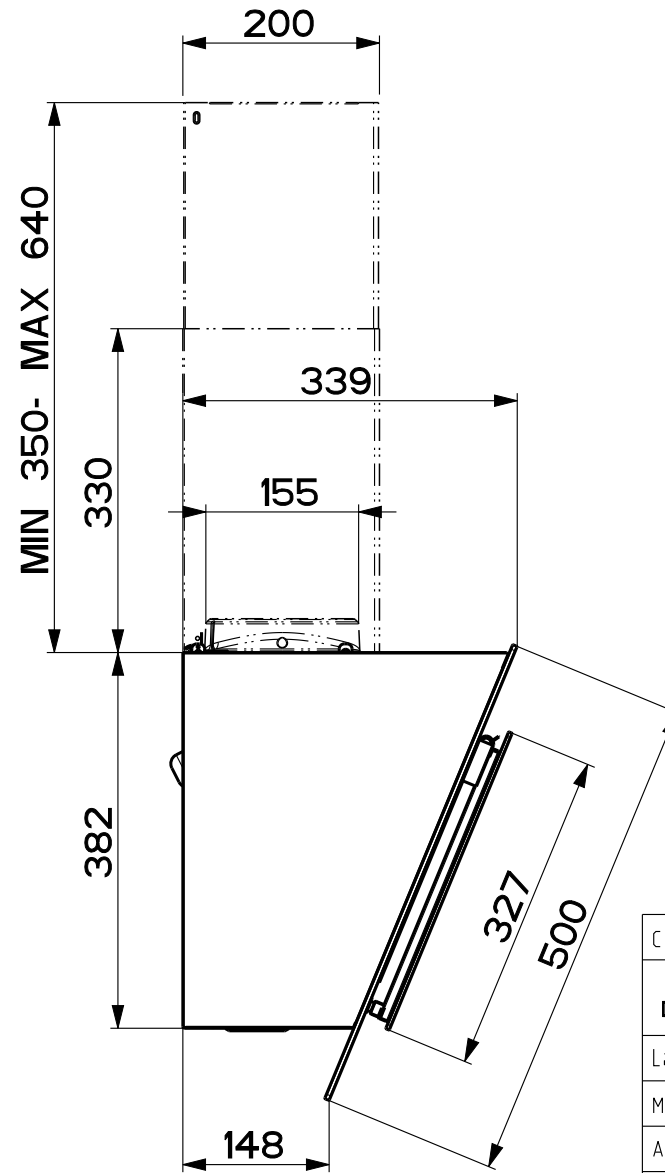

Created by Perelli, Francesco	
Denomination DIMENSIONAL DRAWING 90 W/CHIM.	
Lang EN 	Sheet 1/2
Modif.by	
Approved by Bellucci, Daniele	
Approval date 12-Mar-2020	
Doc. status Released	
Drawing N. 20A_838	Rev 03

Created by Perelli, Francesco	
Denomination DIMENSIONAL DRAWING 90 W/CHIM.	
Lang EN 	Sheet 2/2
Modif.by	
Approved by Bellucci, Daniele	
Approval date 12-Mar-2020	
Doc. status Released	
Drawing N. 20A_838	Rev 03