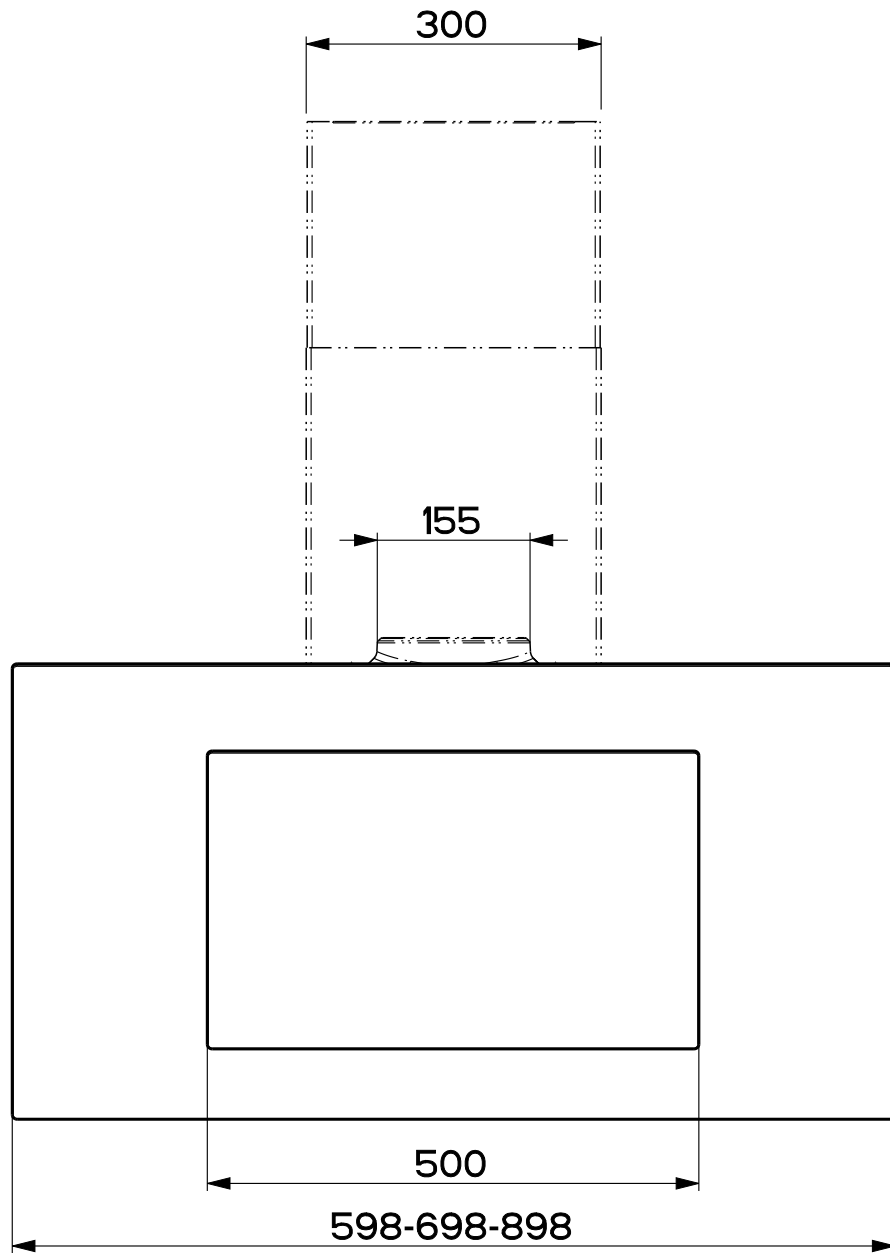

Created by Perelli, Francesco	
Denomination DIMENSIONAL DRAWING 90 W/CHIM.	
Lang EN 	Sheet 1/2
Modif.by	
Approved by Bellucci, Daniele	
Approval date 12-Mar-2020	
Doc. status Released	
Drawing N. 20A_838	Rev 03

Created by Perelli, Francesco	
Denomination DIMENSIONAL DRAWING 90 W/CHIM.	
Lang EN 	Sheet 2/2
Modif.by	
Approved by Bellucci, Daniele	
Approval date 12-Mar-2020	
Doc. status Released	
Drawing N. 20A_838	Rev 03