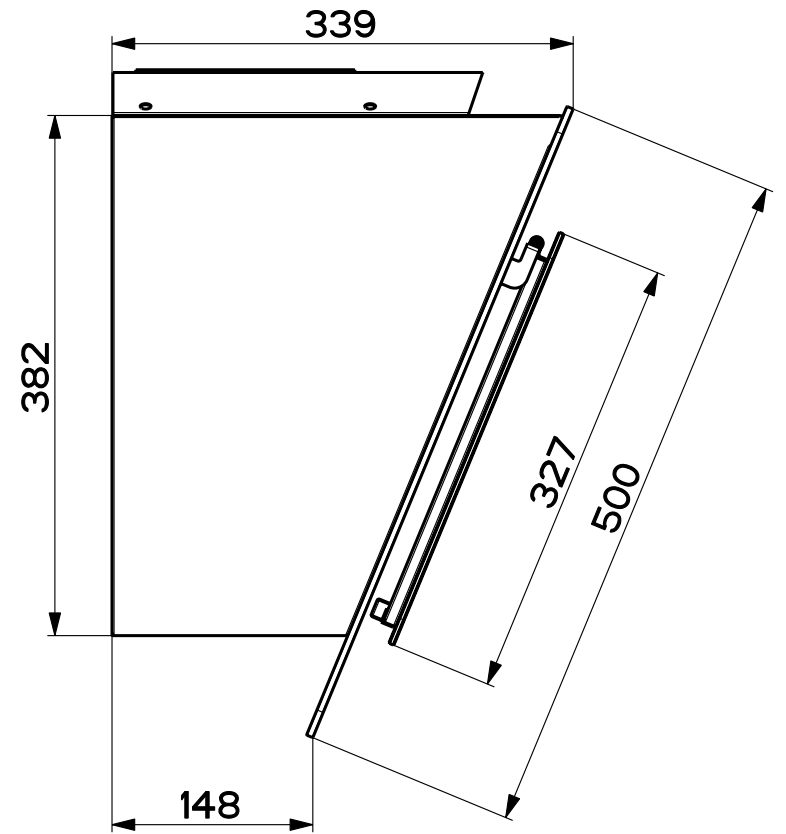

|  |                  |
|--|------------------|
| Created by   |                  |
| Denomination<br><b>S-LITE FB</b>   |                  |
| Lang <b>EN</b>  | Sheet <b>1/2</b> |
| Modif.by -   |                  |
| Approved by  |                  |
| Approval date  |                  |
| Doc. status  |                  |
| Drawing N.<br><b>20A_802</b>   | Rev<br>-         |

|                                  |                  |
|----------------------------------|------------------|
| Created by                       |                  |
| Denomination<br><b>S-LITE FB</b> |                  |
| Lang <b>EN</b>                   | Sheet <b>2/2</b> |
| Modif.by -                       |                  |
| Approved by                      |                  |
| Approval date                    |                  |
| Doc. status                      |                  |
| Drawing N.<br><b>20A_802</b>     | Rev<br>-         |