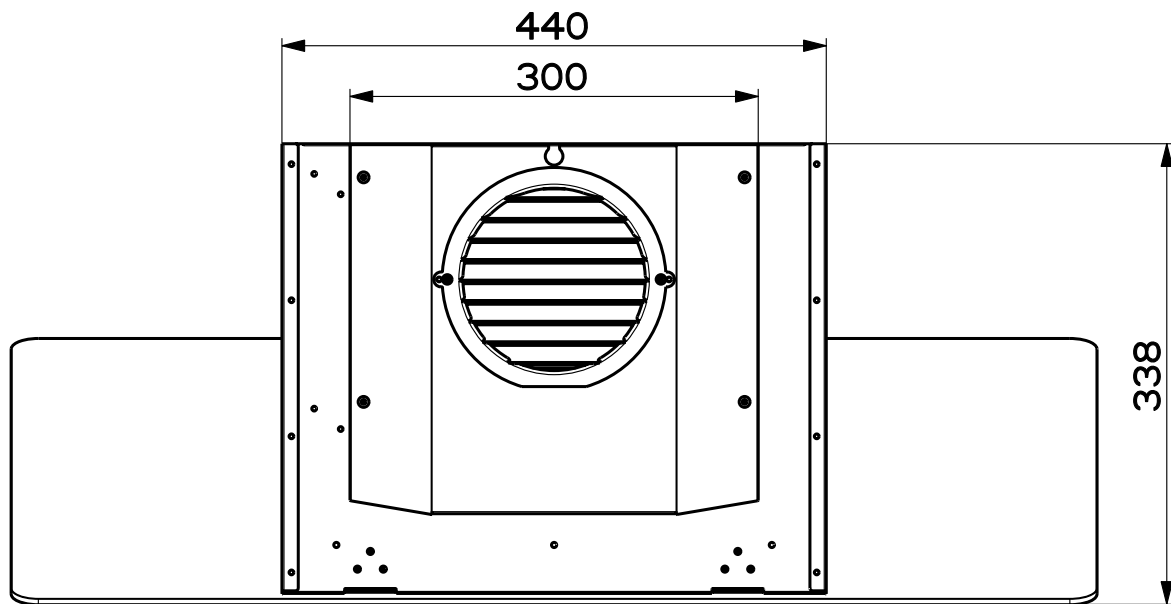

|  |                  |
|--|------------------|
| Created by   |                  |
| Denomination<br><b>S-LITE FB</b>   |                  |
| Lang <b>EN</b>  | Sheet <b>1/2</b> |
| Modif.by -   |                  |
| Approved by  |                  |
| Approval date  |                  |
| Doc. status  |                  |
| Drawing N.<br><b>20A_802</b>   | Rev<br>-         |