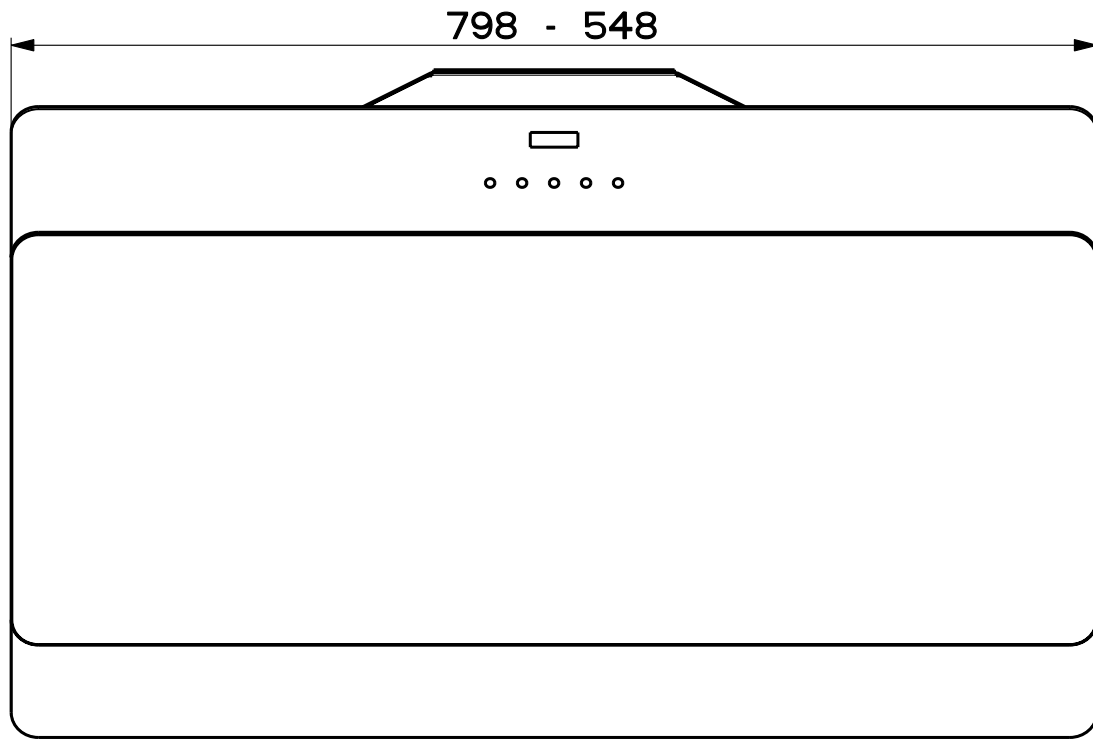

|  |                  |
|--|------------------|
| Created by   |                  |
| Denomination<br><b>S-LITE FB</b>   |                  |
| Lang <b>EN</b>  | Sheet <b>1/2</b> |
| Modif.by -   |                  |
| Approved by  |                  |
| Approval date  |                  |
| Doc. status  |                  |
| Drawing N.<br><b>20A_802</b>   | Rev<br>-         |