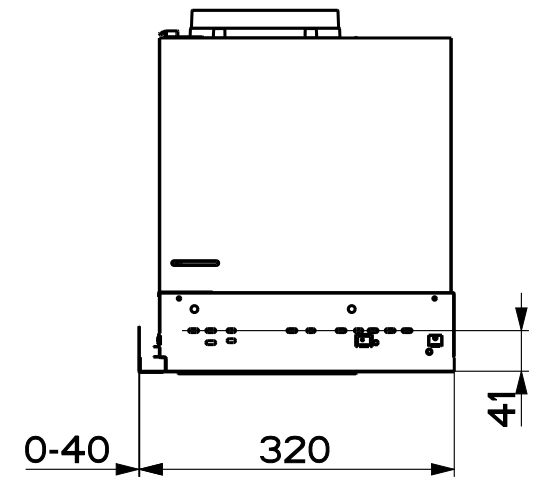

Created by <b>Perelli, Francesco</b>	
Denomination <b>DIMENSIONAL DRW 60-80-90-120 K36 PER.PANEL</b>	
Lang <b>EN</b> 	Sheet <b>1/2</b>
Modif.by <b>tcimport</b>	
Approved by	
Approval date	
Doc. status	
Drawing N. <b>15B_723</b>	Rev <b>03</b>

**DRAFT 22-MAY-2020 07:28**

Created by <b>Perelli, Francesco</b>	
Denomination <b>DIMENSIONAL DRW 60-80-90-120 K36 PER.PANEL</b>	
Lang <b>EN</b>	Sheet <b>2/2</b>
Modif.by tcimport	
Approved by	
Approval date	
Doc. status	
Drawing N. <b>15B_723</b>	Rev <b>03</b>