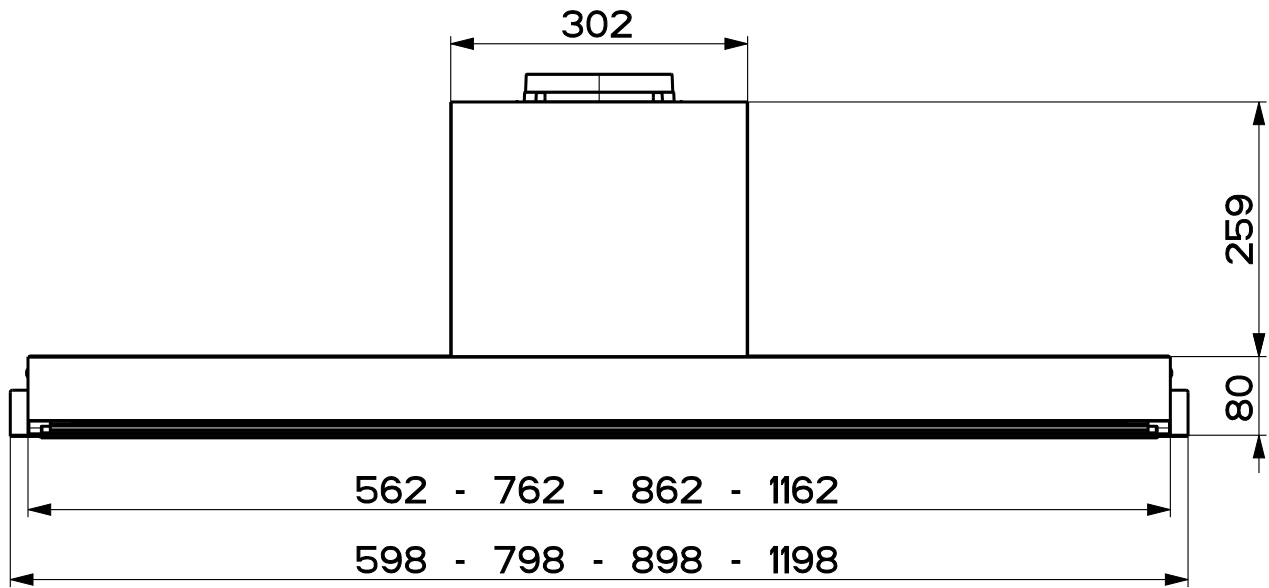

Created by <b>Perelli, Francesco</b>	
Denomination <b>DIMENSIONAL DRW 60-80-90-120 K36 PER.PANEL</b>	
Lang <b>EN</b> 	Sheet <b>1/2</b>
Modif.by <b>tcimport</b>	
Approved by	
Approval date	
Doc. status	
Drawing N. <b>15B_723</b>	Rev <b>03</b>

**DRAFT 22-MAY-2020 07:28**

Created by <b>Perelli, Francesco</b>	
Denomination <b>DIMENSIONAL DRW 60-80-90-120 K36 PER.PANEL</b>	
Lang <b>EN</b>	Sheet <b>2/2</b>
Modif.by tcimport	
Approved by	
Approval date	
Doc. status	
Drawing N. <b>15B_723</b>	Rev <b>03</b>