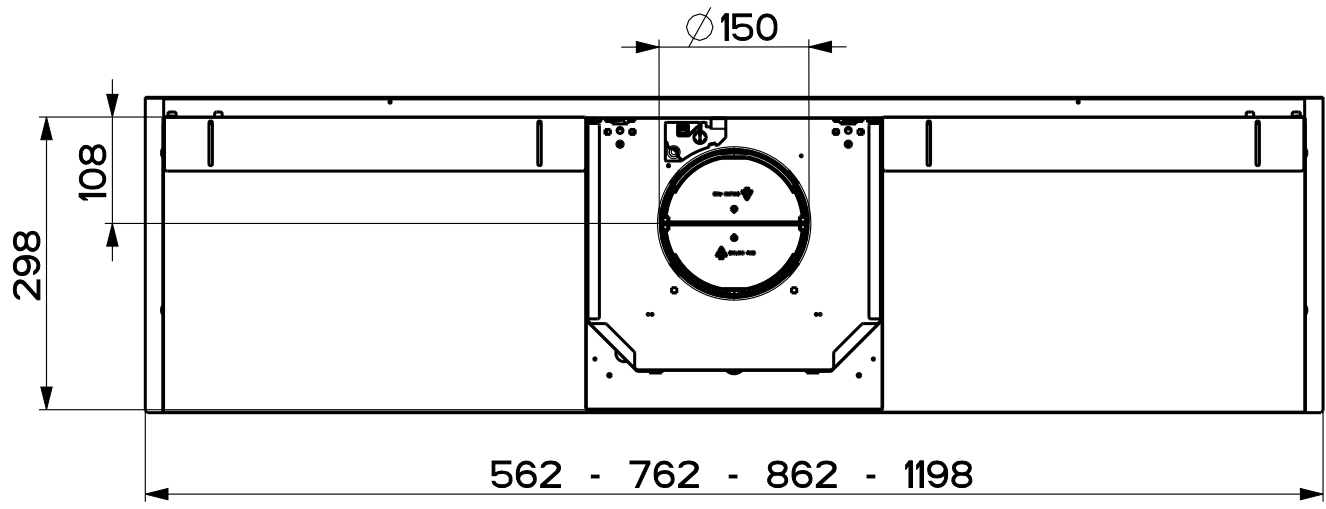

Created by <b>Perelli, Francesco</b>	
Denomination <b>DIMENSIONAL DRW 60-80-90-120 K36 PER.PANEL</b>	
Lang <b>EN</b> 	Sheet <b>1/2</b>
Modif.by <b>tcimport</b>	
Approved by	
Approval date	
Doc. status	
Drawing N. <b>15B_723</b>	Rev <b>03</b>

**DRAFT 22-MAY-2020 07:28**

Created by <b>Perelli, Francesco</b>	
Denomination <b>DIMENSIONAL DRW 60-80-90-120 K36 PER.PANEL</b>	
Lang <b>EN</b>	Sheet <b>2/2</b>
Modif.by tcimport	
Approved by	
Approval date	
Doc. status	
Drawing N. <b>15B_723</b>	Rev <b>03</b>