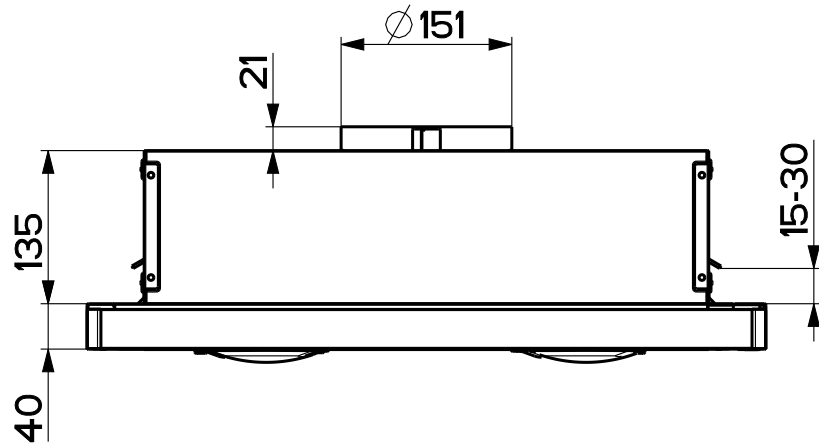

TIPO CAPP A	QUOTA A
450	448
500	498
550	548
600	598
700	698
800	798
900	898

Created by Palazzi, Walter	
Denomination DIMENSIONAL DRAWING	
Lang EN 	Sheet 1/2
Modif.by Palazzi, Walter	
Approved by Palazzi, Walter	
Approval date 03-Sep-2019	
Doc. status Released	
Drawing N. 11A_011	Rev 01

TIPO CAPP A	QUOTA A	Created by Palazzi, Walter	
450	448	Denomination	
500	498	DIMENSIONAL DRAWING	
550	548	Lang EN	Sheet 2/2
600	598	Modif.by Palazzi, Walter	
700	698	Approved by Palazzi, Walter	
800	798	Approval date 03-Sep-2019	
900	898	Doc. status Released	
		Drawing N.	Rev
		11A_011	01