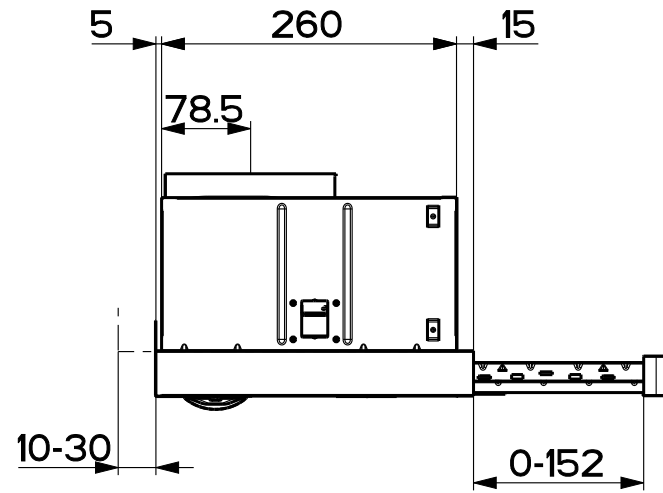

TIPO CAPP A	QUOTA A
450	448
500	498
550	548
600	598
700	698
800	798
900	898

Created by Palazzi, Walter	
Denomination DIMENSIONAL DRAWING	
Lang EN 	Sheet 1/2
Modif.by Palazzi, Walter	
Approved by Palazzi, Walter	
Approval date 03-Sep-2019	
Doc. status Released	
Drawing N. 11A_011	Rev 01

TIPO CAPP A	QUOTA A	Created by Palazzi, Walter	
450	448	Denomination	
500	498	DIMENSIONAL DRAWING	
550	548	Lang EN	Sheet 2/2
600	598	Modif.by Palazzi, Walter	
700	698	Approved by Palazzi, Walter	
800	798	Approval date 03-Sep-2019	
900	898	Doc. status Released	
		Drawing N.	Rev
		11A_011	01