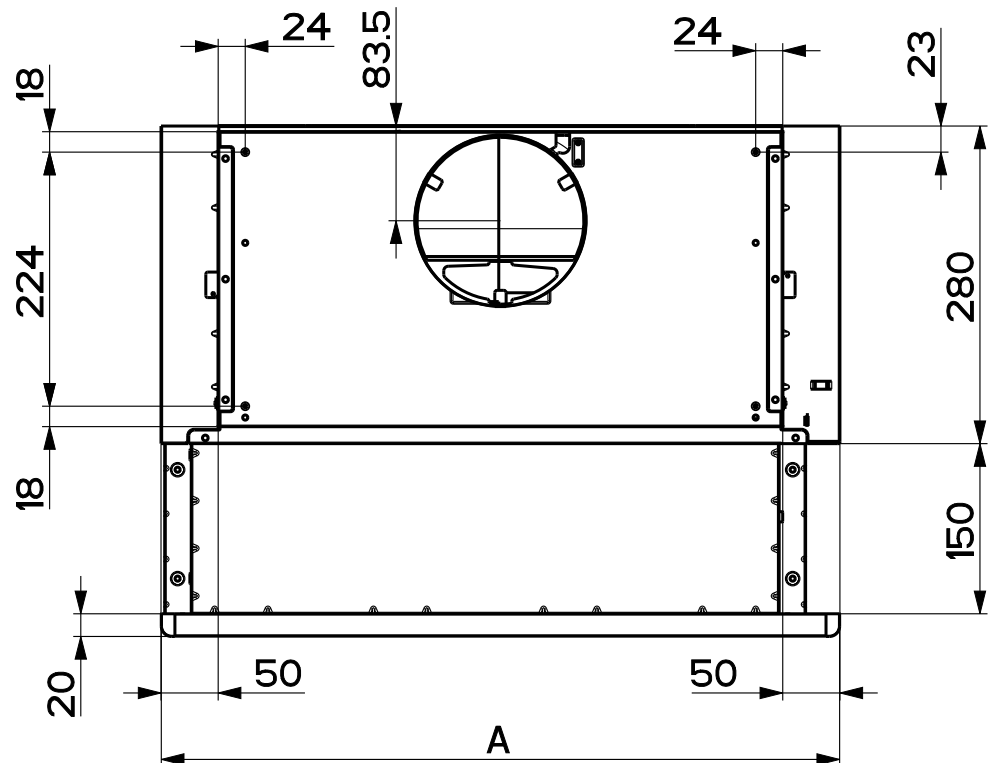

TIPO CAPP A	QUOTA A
450	448
500	498
550	548
600	598
700	698
800	798
900	898

Created by Palazzi, Walter	
Denomination DIMENSIONAL DRAWING	
Lang EN 	Sheet 1/2
Modif.by Palazzi, Walter	
Approved by Palazzi, Walter	
Approval date 03-Sep-2019	
Doc. status Released	
Drawing N. 11A_011	Rev 01

TIPO CAPP A	QUOTA A	Created by Palazzi, Walter	
450	448	Denomination	
500	498	DIMENSIONAL DRAWING	
550	548	Lang EN	Sheet 2/2
600	598	Modif.by Palazzi, Walter	
700	698	Approved by Palazzi, Walter	
800	798	Approval date 03-Sep-2019	
900	898	Doc. status Released	
		Drawing N.	Rev
		11A_011	01