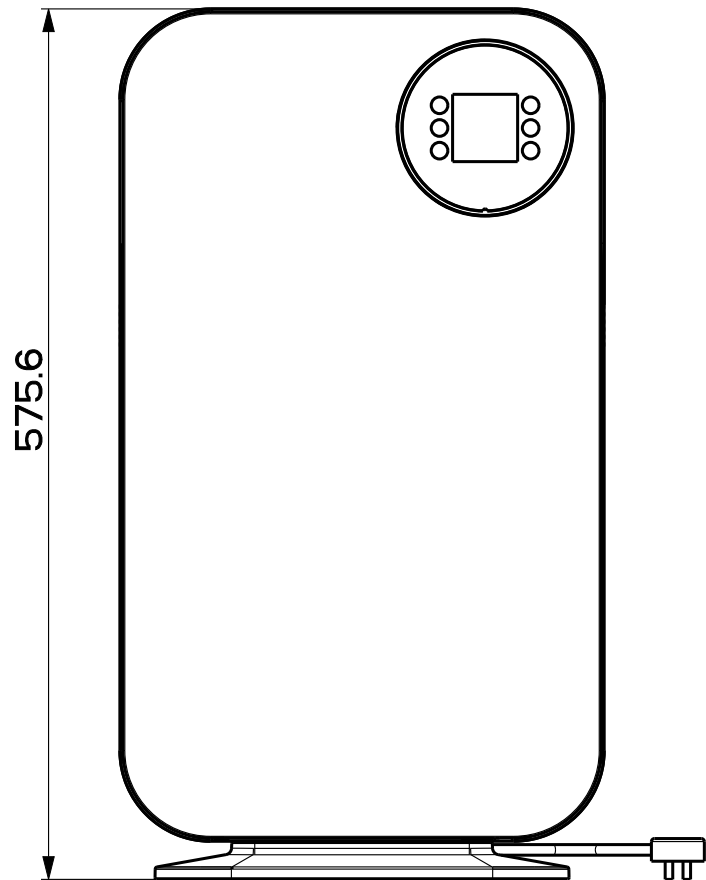

Created by **Solutions**

Denomination
DIM. DRAWING DOLOMITE

Lang **EN**   Sheet **1/2**

Modif.by **Solutions**

Approved by **Bellucci, Daniele**

Approval date **20-Jan-2022**

Doc. status **Released**

Drawing N.
113618_716

Rev
01

Created by Solutions	
Denomination DIM. DRAWING DOLOMITE	
Lang EN 	Sheet 2/2
Modif.by Solutions	
Approved by Bellucci, Daniele	
Approval date 20-Jan-2022	
Doc. status Released	
Drawing N. 113618_716	Rev 01