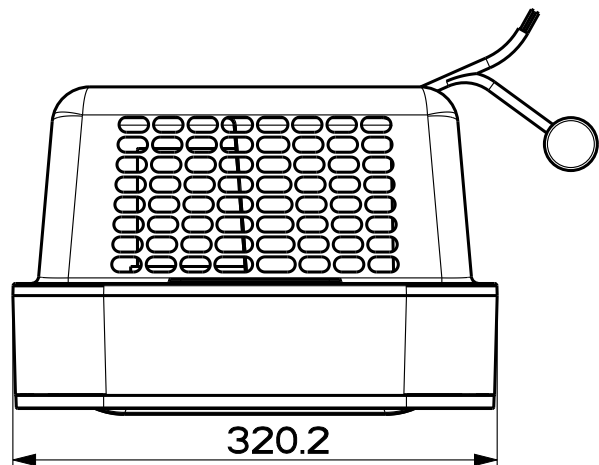

Created by **Solutions**

Denomination
DIM. DRAWING DOLOMITE

Lang **EN**   Sheet **1/2**

Modif.by **Solutions**

Approved by **Bellucci, Daniele**

Approval date **20-Jan-2022**

Doc. status **Released**

Drawing N.
113618_716

Rev
01

Created by Solutions	
Denomination DIM. DRAWING DOLOMITE	
Lang EN 	Sheet 2/2
Modif.by Solutions	
Approved by Bellucci, Daniele	
Approval date 20-Jan-2022	
Doc. status Released	
Drawing N. 113618_716	Rev 01