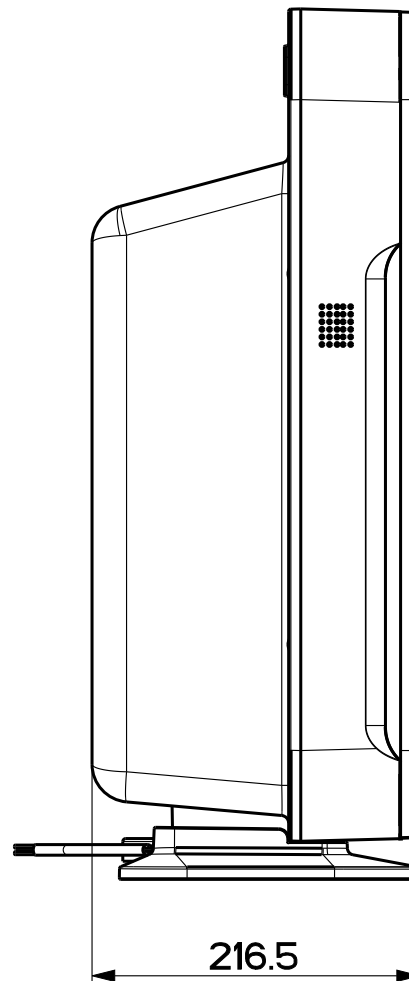

Created by **Solutions**

Denomination
DIM. DRAWING DOLOMITE

Lang **EN**   Sheet **1/2**

Modif.by **Solutions**

Approved by **Bellucci, Daniele**

Approval date **20-Jan-2022**

Doc. status **Released**

Drawing N.
113618_716

Rev
01

Created by Solutions	
Denomination DIM. DRAWING DOLOMITE	
Lang EN 	Sheet 2/2
Modif.by Solutions	
Approved by Bellucci, Daniele	
Approval date 20-Jan-2022	
Doc. status Released	
Drawing N. 113618_716	Rev 01