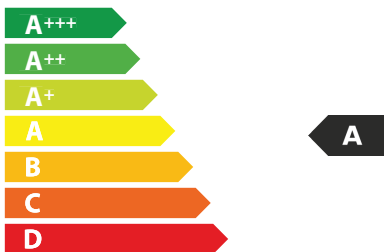

ЕНЕРГО
ЕФЕКТИВНІСТЬ

FABER

305.0482.953
P2020

30

кВт·г/рік

A **B** CDEFG

A **B** CDEFG