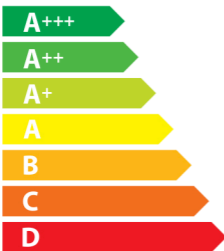

C

94

kWh/annum

AB **C** DEFG

A BCDEFG

ABC **D** EFG

69 dB

65/2014